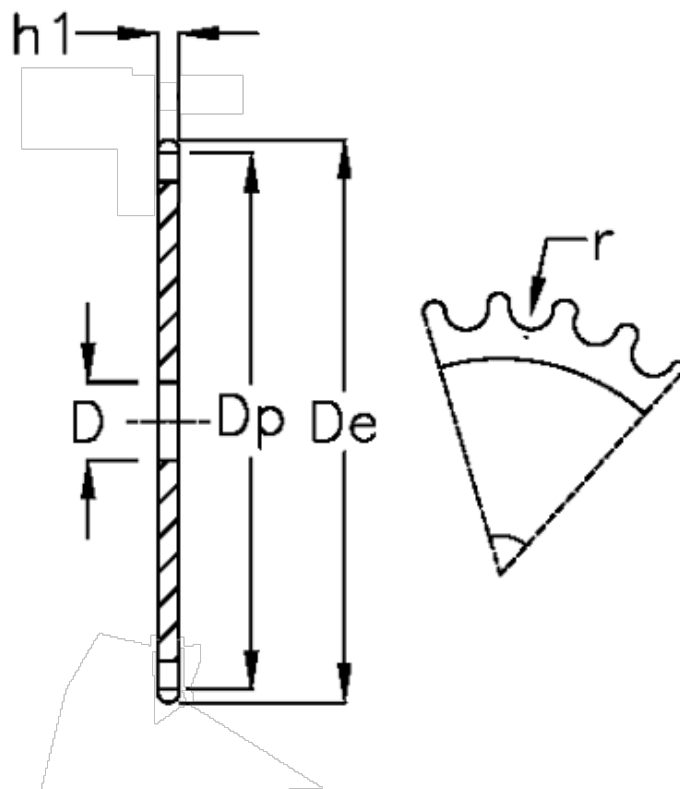

Article number: 616021006023

Description: Plate wheel 10 B-1 Z=23 simplex

Measures

C	= 2
D	= 12
De	= 123.4
Dp	= 116.58
For chain size	= 5/8 x 3/8
For chain type	= 10 B-1
h1	= 9.1
Number of teeth	= 23

r = 10.16